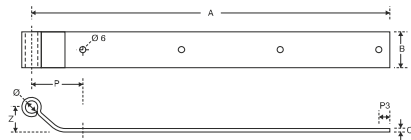

Descrizione Description	Articolo Product code	Finiture Finishes				Misure mm Measures mm										Packaging		Note
		IN	IF			A	N. viti	B	C	Ø	P3	Z	P	U.M.	Pack	Kg		
Serie / Series CUORE Modello / Model Bandella dritta zanca a filo Strap hinge flap flush eye 10	cm 19	FBC 0097Z F9	●					190	3	35	3	12	10	24	45	pcs	8	
	cm 24	FBC 0097Z FG	●					240	4	35	3,5	12	10	24	45	pcs	8	
	cm 29	FBC 0097Z F2	●					290	4	35	3,5	12	10	24	45	pcs	8	
	cm 34	FBC 0097Z F3	●					340	4	35	3,5	12	10	24	45	pcs	8	
	cm 39	FBC 0097Z F4	●					390	4	35	3,5	12	10	24	45	pcs	8	
	cm 49	FBC 0097Z F5	●					490	4	35	4	12	10	24	45	pcs	8	
Serie / Series BRAIT Modello / Model Bandella dritta zanca a filo Strap hinge flap flush eye	cm 19	FBC 0675Z F9		○				194	3	35	3	12	17	24	45	pcs	8	
	cm 24	FBC 0675Z FG		○				245	3	35	3	12	17	24	45	pcs	8	
	cm 29	FBC 0675Z F2		○				295	4	35	3,5	12	17	24	45	pcs	8	
	cm 34	FBC 0675Z F3		○				342	4	35	3,5	12	17	24	45	pcs	8	
	cm 39	FBC 0675Z F4		○				393	4	35	3,5	12	17	24	45	pcs	8	
	cm 49	FBC 0675Z F5		○				494	4	35	4	12	17	24	45	pcs	8	
Serie / Series CASERA Modello / Model Bandella dritta zanca a filo Strap hinge flap flush eye	cm 22	FBC C675Z F9	●					216	3	35	3	12	44	24	45	pcs	8	
	cm 26	FBC C675Z FG	●					263	3	35	3	12	44	24	45	pcs	8	
	cm 32	FBC C675Z F2	●					317	3	35	3,5	12	44	24	45	pcs	8	
	cm 36	FBC C675Z F3	●					362	4	35	3,5	12	44	24	45	pcs	8	
	cm 41	FBC C675Z F4	●					412	4	35	3,5	12	44	24	45	pcs	8	
	cm 51	FBC C675Z F5	●					512	4	35	4	12	44	24	45	pcs	8	

- = IN ferro fondo zincato e copertura polveri pollesteri nero RAL 9005
  zinc treatment iron black powder coating
- = IF ferro fondo zincato e copertura polveri pollesteri finitura Brait
  "Brait" finish iron

- rimuove i giochi di accoppiamento tra perno ed occhio;
- evita i cigolii in fase di movimentazione dell'anta;
- evita all'acqua e ad altri detriti di depositarsi causando la formazione della ruggine.

Reduction bush should be used with the pillars with pin Ø10, this makes a general rise of the quality of the product as:

- removes space between pairing pin and eye;
- avoid the creaks when handling the leaf;
- avoid the deposition of water and other debris that cause the formation of rust.

BANDELLE DRITTE CON ZANCA A FILO

STRAP HINGES WITH FLAP FLUSH EYE

Serie / Series CUORE	Modello Bandella dritta zanca a filo	Model Strap hinge flap flush eye	Dimensioni / Dimensions available cm 19 cm 24 cm 29 cm 34 cm 39 cm 49

Serie / Series BRAIT	Modello Bandella dritta zanca a filo	Model Strap hinge flap flush eye	Dimensioni / Dimensions available cm 19 cm 24 cm 29 cm 34 cm 39 cm 49

Serie / Series CASERA	Modello Bandella dritta zanca a filo	Model Strap hinge flap flush eye	Dimensioni / Dimensions available cm 22 cm 26 cm 32 cm 36 cm 41 cm 51