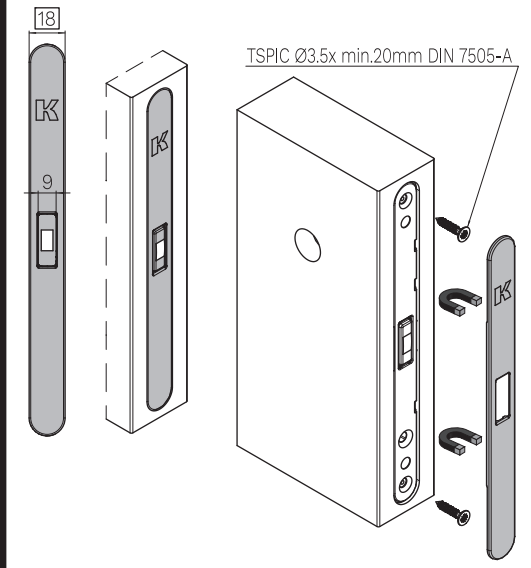

Premium Series Front plate with magnetic cover

Evolution / Basic Series Front plate with visible screws

Key lock with Krona Koblenz key

KM 001

Cylinder lock

KM 002

Bathroom lock

KM 003