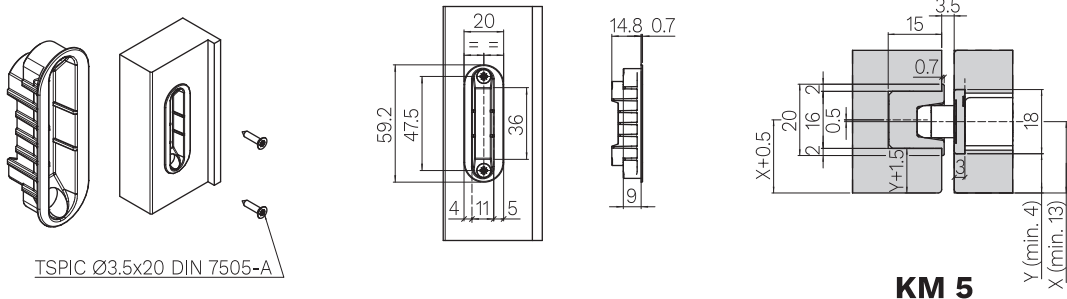

Striking plate for wooden frame

Striking plate with screws