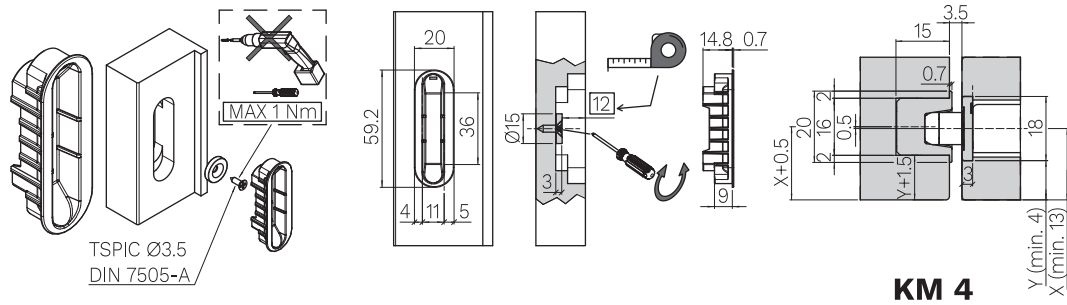

Magnetic striking plate