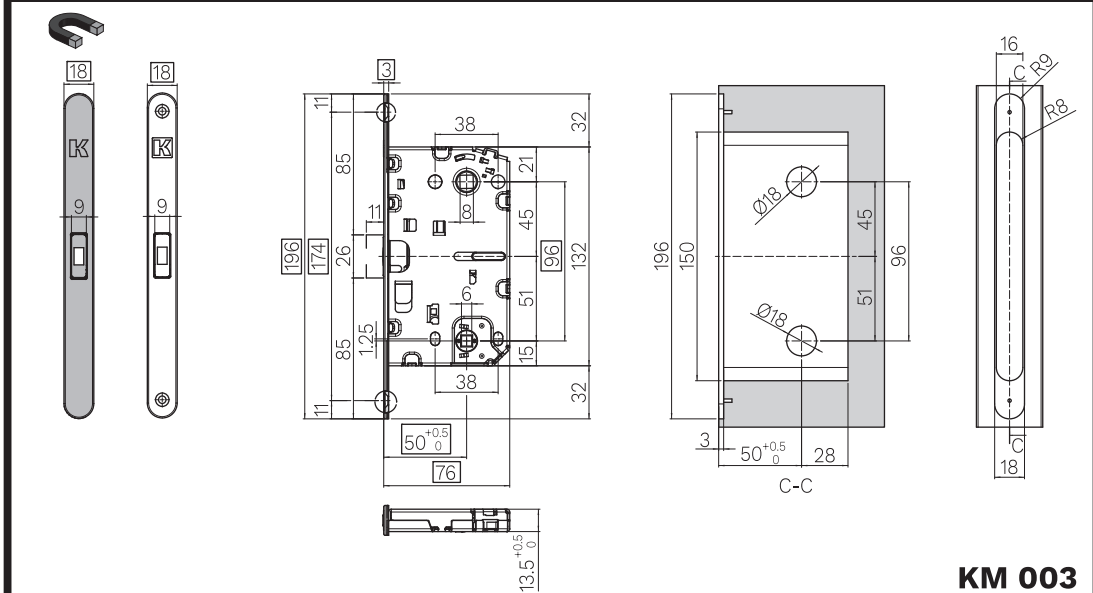

Premium Series Front plate with magnetic cover

Evolution / Basic Series Front plate with visible screws

Key lock with Krona Koblenz key

KM 001

Cylinder lock

KM 002

Bathroom lock

KM 003