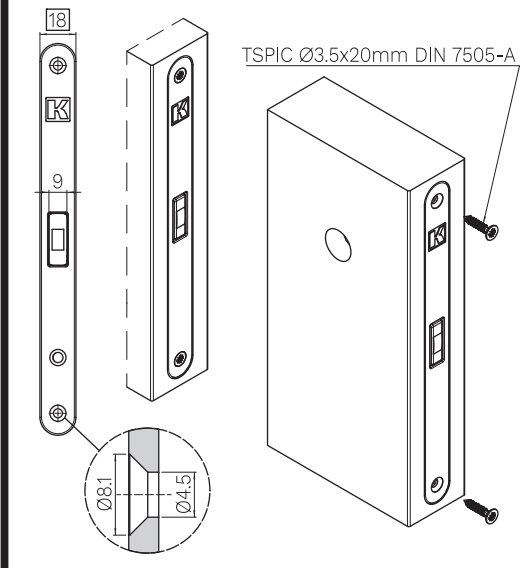

Premium Series Front plate with magnetic cover

Evolution / Basic Series Front plate with visible screws

Key lock with Krona Koblenz key

KM 001

Cylinder lock

KM 002

Bathroom lock

KM 003