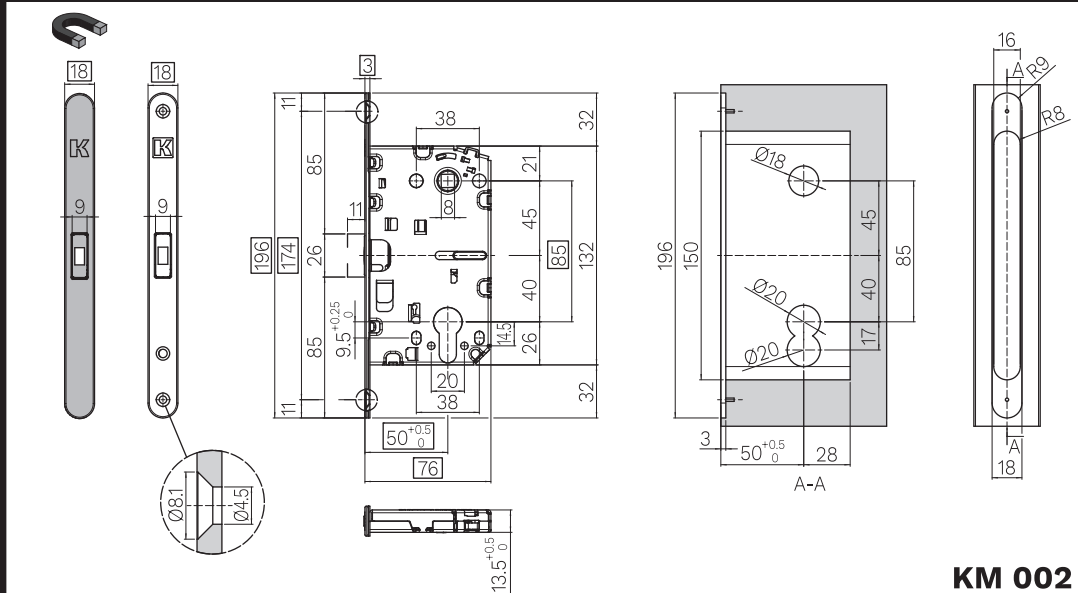

Premium Series Front plate with magnetic cover

Evolution / Basic Series Front plate with visible screws

Key lock with Krona Koblenz key

KM 001

Cylinder lock

KM 002

Bathroom lock

KM 003