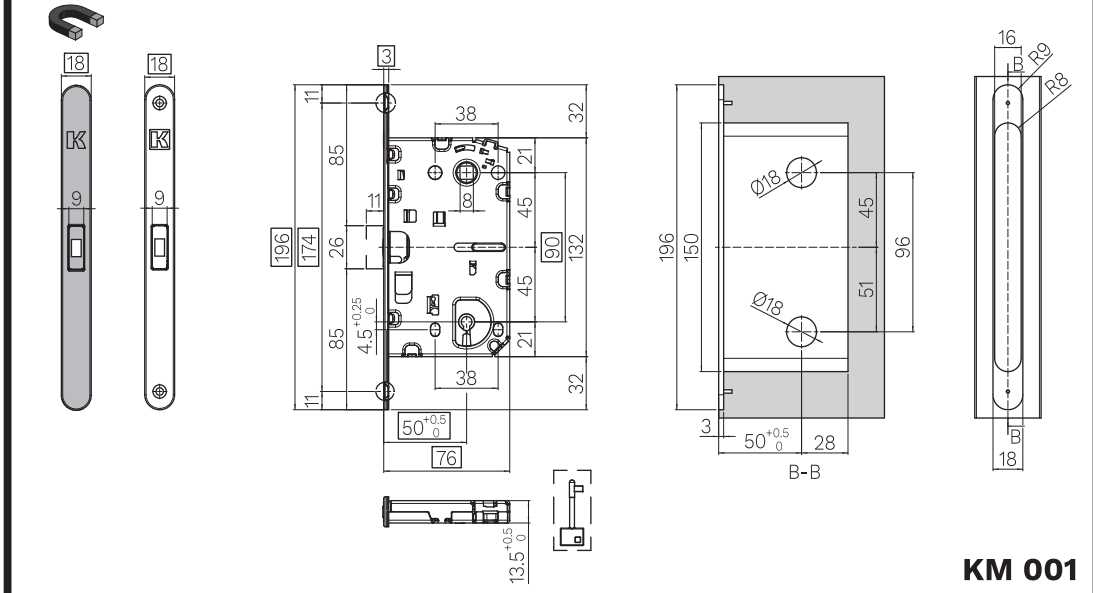

Premium Series Front plate with magnetic cover

Evolution / Basic Series Front plate with visible screws

Key lock with Krona Koblenz key

KM 001

Cylinder lock

KM 002

Bathroom lock

KM 003