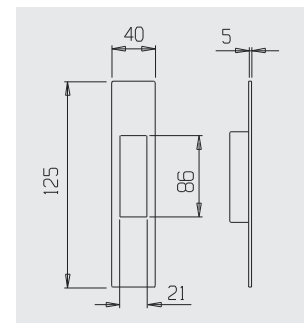

FORO CHIAVE
CENTRALE
CENTRAL
KEY HOLE

3663AZB

NICCHIA RETTANGOLARE
FORO CILINDRO INFERIORE
RECTANGULAR FLUSH HANDLES
WITH BOTTOM CYLINDER HOLE

3663AFB

NICCHIA RETTANGOLARE
FORO CHIAVE INFERIORE
RECTANGULAR FLUSH HANDLES
WITH BOTTOM KEY HOLE

3663AC

NICCHIA RETTANGOLARE
CIECA
BLIND RECTANGULAR
FLUSH HANDLE

SCASSO PER PORTA
DOOR DRILLING

FINITURE
A RICHIESTA
FINISHES
ON REQUEST

F61
INOX LUCIDO
POLISHED S. STEEL

F NO
NERO OPACO RAL 9005
MATT BLACK RAL 9005