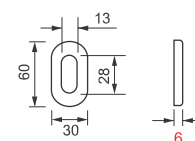

277.16.60

ROSETTA OVALE
OVAL ROSE

SOTTOROSSETTA
IN PLASTICA
PVC UNDER
CONSTRUCTIONS

277.CI.60

BOCCHETTA OVALE CIECA
BLIND OVAL ESCUTCHEON

277.B.60

BOCCHETTA OVALE FORO CHIAVE
KEY HOLE OVAL ESCUTCHEON

277.Z.60

BOCCHETTA OVALE FORO CILINDRO
CYLINDER HOLE OVAL ESCUTCHEON

277.K.60

BOCCHETTA OVALE FORO CILINDRO OVALE
OVAL CYLINDER HOLE OVAL ESCUTCHEON

279

OVALE / OVAL

ALTEZZA BOCCHETTA RIDOTTA - LOW ESCUTCHEON HEIGHT

279.B.60

BOCCHETTA OVALE
FORO CHIAVE
KEY HOLE
OVAL ESCUTCHEON

279.Z.60

BOCCHETTA OVALE
FORO CILINDRO
CYLINDER HOLE
OVAL ESCUTCHEON

279.K.60

BOCCHETTA OVALE
FORO CILINDRO OVALE
OVAL CYLINDER HOLE
OVAL ESCUTCHEON