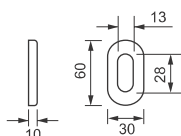

277.16.60

ROSETTA OVALE
OVAL ROSE

SOTTOROSSETTA
IN PLASTICA
PVC UNDER
CONSTRUCTIONS

277.CI.60

BOCCHETTA OVALE CIECA
BLIND OVAL ESCUTCHEON

277.B.60

BOCCHETTA OVALE FORO CHIAVE
KEY HOLE OVAL ESCUTCHEON

277.Z.60

BOCCHETTA OVALE FORO CILINDRO
CYLINDER HOLE OVAL ESCUTCHEON

277.K.60

BOCCHETTA OVALE FORO CILINDRO OVALE
OVAL CYLINDER HOLE OVAL ESCUTCHEON

279

OVALE / OVAL

ALTEZZA BOCCHETTA RIDOTTA - LOW ESCUTCHEON HEIGHT

279.B.60

BOCCHETTA OVALE
FORO CHIAVE
KEY HOLE
OVAL ESCUTCHEON

279.Z.60

BOCCHETTA OVALE
FORO CILINDRO
CYLINDER HOLE
OVAL ESCUTCHEON

279.K.60

BOCCHETTA OVALE
FORO CILINDRO OVALE
OVAL CYLINDER HOLE
OVAL ESCUTCHEON