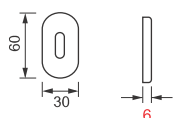

BOCCHETTA OVALE FORO CILINDRO
CYLINDER HOLE OVAL ESCUTCHEON

277.K.60

BOCCHETTA OVALE FORO CILINDRO OVALE
OVAL CYLINDER HOLE OVAL ESCUTCHEON

279

OVALE / OVAL

ALTEZZA BOCCHETTA RIDOTTA - LOW ESCUTCHEON HEIGHT

279.B.60

BOCCHETTA OVALE
FORO CHIAVE
KEY HOLE
OVAL ESCUTCHEON

279.Z.60

BOCCHETTA OVALE
FORO CILINDRO
CYLINDER HOLE
OVAL ESCUTCHEON

279.K.60

BOCCHETTA OVALE
FORO CILINDRO OVALE
OVAL CYLINDER HOLE
OVAL ESCUTCHEON