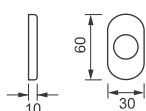

277.16.60

ROSETTA OVALE
OVAL ROSE

SOTTOROSSETTA
IN PLASTICA
PVC UNDER
CONSTRUCTIONS

277.CI.60

BOCCHETTA OVALE CIECA
BLIND OVAL ESCUTCHEON

277.B.60

BOCCHETTA OVALE FORO CHIAVE
KEY HOLE OVAL ESCUTCHEON

277.Z.60

BOCCHETTA OVALE FORO CILINDRO
CYLINDER HOLE OVAL ESCUTCHEON

277.K.60

BOCCHETTA OVALE FORO CILINDRO OVALE
OVAL CYLINDER HOLE OVAL ESCUTCHEON

279

OVALE / OVAL

ALTEZZA BOCCHETTA RIDOTTA - LOW ESCUTCHEON HEIGHT

279.B.60

BOCCHETTA OVALE
FORO CHIAVE
KEY HOLE
OVAL ESCUTCHEON

279.Z.60

BOCCHETTA OVALE
FORO CILINDRO
CYLINDER HOLE
OVAL ESCUTCHEON

279.K.60

BOCCHETTA OVALE
FORO CILINDRO OVALE
OVAL CYLINDER HOLE
OVAL ESCUTCHEON