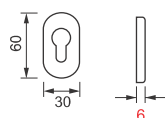

277.16.60

ROSETTA OVALE
OVAL ROSE

SOTTOROSSETTA
IN PLASTICA
PVC UNDER
CONSTRUCTIONS

277.CI.60

BOCCHETTA OVALE CIECA
BLIND OVAL ESCUTCHEON

277.B.60

BOCCHETTA OVALE FORO CHIAVE
KEY HOLE OVAL ESCUTCHEON

277.Z.60

BOCCHETTA OVALE FORO CILINDRO
CYLINDER HOLE OVAL ESCUTCHEON

277.K.60

BOCCHETTA OVALE FORO CILINDRO OVALE
OVAL CYLINDER HOLE OVAL ESCUTCHEON

279

OVALE / OVAL

ALTEZZA BOCCHETTA RIDOTTA - LOW ESCUTCHEON HEIGHT

279.B.60

BOCCHETTA OVALE
FORO CHIAVE
KEY HOLE
OVAL ESCUTCHEON

279.Z.60

BOCCHETTA OVALE
FORO CILINDRO
CYLINDER HOLE
OVAL ESCUTCHEON

279.K.60

BOCCHETTA OVALE
FORO CILINDRO OVALE
OVAL CYLINDER HOLE
OVAL ESCUTCHEON