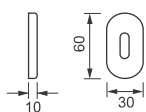

277.16.60

ROSETTA OVALE
OVAL ROSE

SOTTOROSSETTA
IN PLASTICA
PVC UNDER
CONSTRUCTIONS

277.CI.60

BOCCHETTA OVALE CIECA
BLIND OVAL ESCUTCHEON

277.B.60

BOCCHETTA OVALE FORO CHIAVE
KEY HOLE OVAL ESCUTCHEON

277.Z.60

BOCCHETTA OVALE FORO CILINDRO
CYLINDER HOLE OVAL ESCUTCHEON

277.K.60

BOCCHETTA OVALE FORO CILINDRO OVALE
OVAL CYLINDER HOLE OVAL ESCUTCHEON

279

OVALE / OVAL

ALTEZZA BOCCHETTA RIDOTTA - LOW ESCUTCHEON HEIGHT

279.B.60

BOCCHETTA OVALE
FORO CHIAVE
KEY HOLE
OVAL ESCUTCHEON

279.Z.60

BOCCHETTA OVALE
FORO CILINDRO
CYLINDER HOLE
OVAL ESCUTCHEON

279.K.60

BOCCHETTA OVALE
FORO CILINDRO OVALE
OVAL CYLINDER HOLE
OVAL ESCUTCHEON