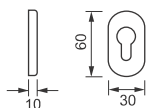

277.16.60

ROSETTA OVALE
OVAL ROSE

SOTTOROSSETTA
IN PLASTICA
PVC UNDER
CONSTRUCTIONS

277.CI.60

BOCCHETTA OVALE CIECA
BLIND OVAL ESCUTCHEON

277.B.60

BOCCHETTA OVALE FORO CHIAVE
KEY HOLE OVAL ESCUTCHEON

277.Z.60

BOCCHETTA OVALE FORO CILINDRO
CYLINDER HOLE OVAL ESCUTCHEON

277.K.60

BOCCHETTA OVALE FORO CILINDRO OVALE
OVAL CYLINDER HOLE OVAL ESCUTCHEON

279

OVALE / OVAL

ALTEZZA BOCCHETTA RIDOTTA - LOW ESCUTCHEON HEIGHT

279.B.60

BOCCHETTA OVALE
FORO CHIAVE
KEY HOLE
OVAL ESCUTCHEON

279.Z.60

BOCCHETTA OVALE
FORO CILINDRO
CYLINDER HOLE
OVAL ESCUTCHEON

279.K.60

BOCCHETTA OVALE
FORO CILINDRO OVALE
OVAL CYLINDER HOLE
OVAL ESCUTCHEON