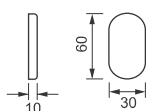

277.16.60

ROSETTA OVALE
OVAL ROSE

SOTTOROSSETTA
IN PLASTICA
PVC UNDER
CONSTRUCTIONS

277.CI.60

BOCCHETTA OVALE CIECA
BLIND OVAL ESCUTCHEON

277.B.60

BOCCHETTA OVALE FORO CHIAVE
KEY HOLE OVAL ESCUTCHEON

277.Z.60

BOCCHETTA OVALE FORO CILINDRO
CYLINDER HOLE OVAL ESCUTCHEON

277.K.60

BOCCHETTA OVALE FORO CILINDRO OVALE
OVAL CYLINDER HOLE OVAL ESCUTCHEON

279

OVALE / OVAL

ALTEZZA BOCCHETTA RIDOTTA - LOW ESCUTCHEON HEIGHT

279.B.60

BOCCHETTA OVALE
FORO CHIAVE
KEY HOLE
OVAL ESCUTCHEON

279.Z.60

BOCCHETTA OVALE
FORO CILINDRO
CYLINDER HOLE
OVAL ESCUTCHEON

279.K.60

BOCCHETTA OVALE
FORO CILINDRO OVALE
OVAL CYLINDER HOLE
OVAL ESCUTCHEON