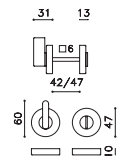

ottone/brass

CR Cromo lucido/Bright chrome

CO Cromo satinato/Satin chrome

ZL SuperOro lucido/S.Gold bright

TS SuperOro satinato/S.Gold satin

NL SuperNichel lucido/S.Nickel bright

NS SuperNichel satinato/S.Nickel satin

IS Superinox satinato/S.StainlessSteel satin

RS SuperRame satinato/S.Copper satin

DS SuperBronzo satinato/S.Bronze satin

US SuperAntracite satinato/S.Anthracite satin

H197V6