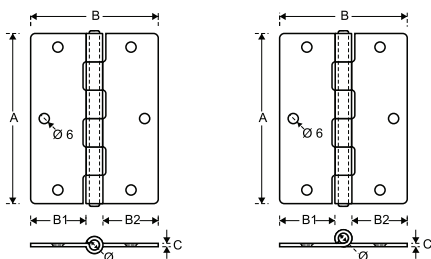

Descrizione Description	Articolo Product code	Finiture Finishes			Misure mm Measures mm												Packaging			Note		
		IN	IT	BB	A	B	B1	B2	C	D	Ø	M	P1	P2				U.M.	Pack		Kg	
Serie / Series 140 SF Modello / Model Spina fissa centrale Fixed centred pin	mm 100x80	FBC 00140 ZW	●	●		100	80	35	35	2		6							pcs	48	8,0	
	mm 75x80	FBC 00140 ZP	●	●		75	80	35	35	2		6							pcs	48	6,0	
	mm 100x50	FBC 00140 ZU	●	●	●	100	50	20	20	2		6							pcs	48	5,8	
	mm 75x50	FBC 00140 ZY	●	●	●	75	50	20	20	2		6							pcs	48	4,0	
Serie / Series 140 SF Modello / Model Spina fissa decentrata Fixed off-centre pin	mm 100x78	FBC D0140 ZW	●	●		100	78	34	34	2		6							pcs	48	8,0	
	mm 75x78	FBC D0140 ZP	●	●		75	78	34	34	2		6							pcs	48	6,0	
Serie / Series 140 Modello / Model Spina sfilabile centrale Removable centred pin	mm 100x80	FBC 00140 WW	●	●		100	80	35	35	2		6							pcs	24	4,0	
	mm 75x80	FBC 00140 WP	●	●		75	80	35	35	2		6							pcs	24	3,0	
	mm 100x50	FBC 00140 WU	●	●		100	50	20	20	2		6							pcs	24	2,9	
	mm 75x50	FBC 00140 WY	●	●		75	50	20	20	2		6							pcs	24	2,0	
Serie / Series 140 Modello / Model Spina sfilabile decentrata Removable off-centre pin	mm 100x78	FBC D0140 WW	●	●		100	78	34	34	2		6							pcs	24	4,0	
	mm 75x78	FBC D0140 WP	●	●		75	78	34	34	2		6							pcs	24	3,0	
Serie / Series 141 Modello / Model Con aletta With flap	mm 40x21+22	FBC 00141 OD	●	●		40		21	22	2		6		16	16				pcs	100	5,6	
	mm 40x29+30	FBC 00141 OI	●	●		40		29	30	2		6		21	21				pcs	50	3,4	
	mm 40x39+40	FBC 00141 OK	●	●		40		39	40	2		6		34	34				pcs	50	3,9	
	mm 40x49+50	FBC 00141 ON	●	●		40		49	50	2		6		43	43				pcs	50	4,6	
	mm 40x59+60	FBC 00141 OT	●	●		40		59	60	2		6		52	52				pcs	50	5,2	

Dimensioni / Dimensions available

mm 100 × 80
mm 75 × 80
mm 100 × 50
mm 75 × 50

Serie / Series
140

Modello / Model
**Spina sfilabile
decentrata**
Removable off-centre pin

Dimensioni / Dimensions available