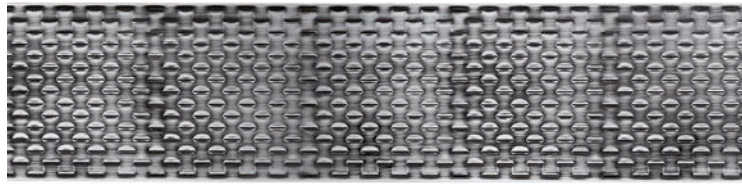

Modello / Model

Fascia per porta martellata 120x1000 mm

Wrought door bands 120x1000 mm

Fascia per porta martellata 150x1000mm

Wrought door bands 150x1000 mm

Fascia per porta martellata 200x1000 mm

Wrought door bands 200x1000 mm

Fascia per porta martellata 120x2000 mm

Wrought door bands 120x1000 mm

Fascia per porta martellata 150x2000mm

Wrought door bands 150x1000 mm

Fascia per porta martellata 200x2000 mm

Wrought door bands 200x1000 mm

AS