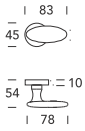

COLLEZIONE - COLLECTION

191MR416

191MR916

191DK024

BOCCHETTE - ESCUTCHEONS