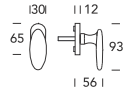

COLLEZIONE - COLLECTION

191MR416

191MR916

191DK024

BOCCHETTE - ESCUTCHEONS