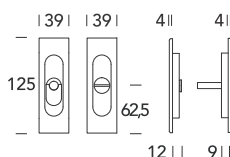

952 CP 00Q

OTTONE - BRASS

952CP00Q

SPESSORE PORTA
DOOR THICKNESS

40-45

-  **15**
Satinato cromato
Satin chrome
-  **18**
Nero opaco RAL 9005
Matt black RAL 9005
-  **31**
Nichelato satinato
Satin nickel

SERRATURE COMPATIBILI - SUITABLE LOCKS
1A026SR - 1AS01SR (pag. 286)

8

252 CP01

OTTONE - BRASS

252CP01

-  **02**
Lucido verniciato
Polished varnished
-  **08**
Bronzato graffiato
Brushed bronzed
-  **15**
Satinato cromato
Satin chrome

NON ABBINABILE A SERRATURE REGUITTI
NOT SUITABLE FOR REGUITTI LOCKS