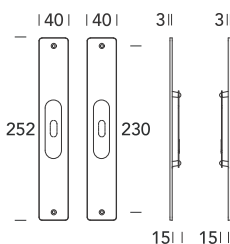

952 CP 00Q

OTTONE - BRASS

952CP00Q

SPESSORE PORTA
DOOR THICKNESS

40-45

-  **15**
Satinato cromato
Satin chrome
-  **18**
Nero opaco RAL 9005
Matt black RAL 9005
-  **31**
Nichelato satinato
Satin nickel

SERRATURE COMPATIBILI - SUITABLE LOCKS
1A026SR - 1AS01SR (pag. 286)

8

252 CP01

OTTONE - BRASS

252CP01

-  **02**
Lucido verniciato
Polished varnished
-  **08**
Bronzato graffiato
Brushed bronzed
-  **15**
Satinato cromato
Satin chrome

NON ABBINABILE A SERRATURE REGUITTI
NOT SUITABLE FOR REGUITTI LOCKS